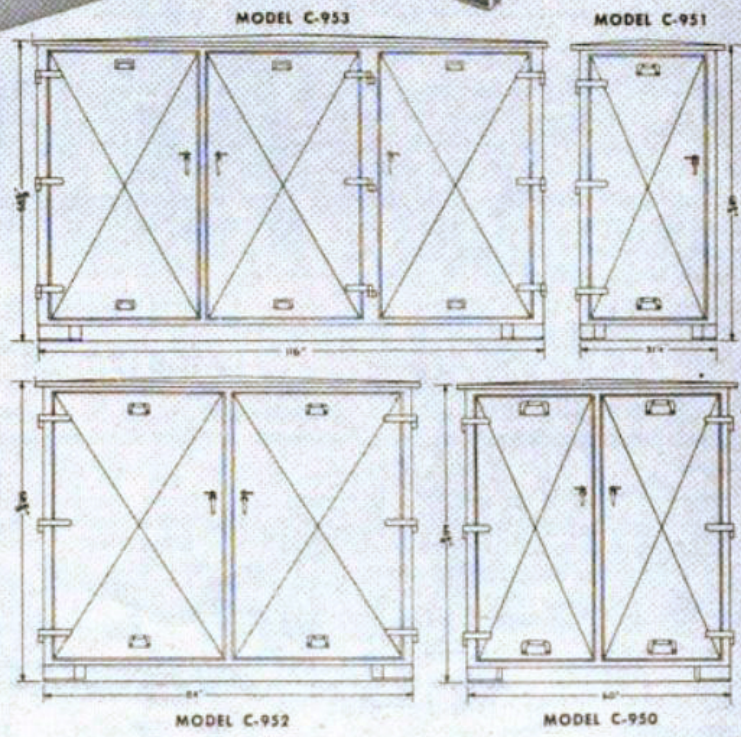

Griswold

RELAY CASES

**12 GAUGE
CORROSION
RESISTANT
STEEL**

**SPECIAL
DOOR HASP**
with built in lock
opened with AAR
socket wrench
or available
with standard
padlock hasp

**READY FOR
IMMEDIATE
SHIPMENT**

Custom designed features without custom built costs. . . . 8 MODELS—The 4 models shown are available for shipment *NOW*—All models open front and back for quick visual inspections and maximum accessibility. Ruggedly constructed for complete instrument protection under all weather and operating conditions.